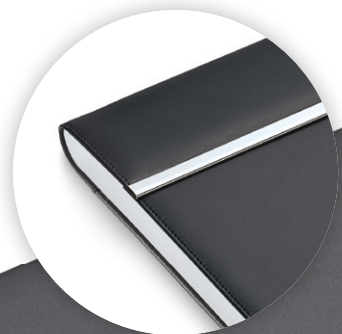

Aluminium, brushed + lacquered
with fluorescent hands, sweep
movement, light, snooze function
every 5 mins

TAMBO

Handyhalter
smartphone holder

273033 7 cm (l)
VE 6 **17,90**

Nickel, hochglanzpoliert
nickel, mirror-polished

GIORGIO

College Mappe mit Stift
briefcase with pen
Design: Flip

128111 34 x 24 x 3,5 cm
VE 2 **129,00**

DIN A4

Leder, Edelstahl, poliert,
innen 2,1 cm dick
leather, stainless steel, polished,
2.1 cm interior thickness capacity