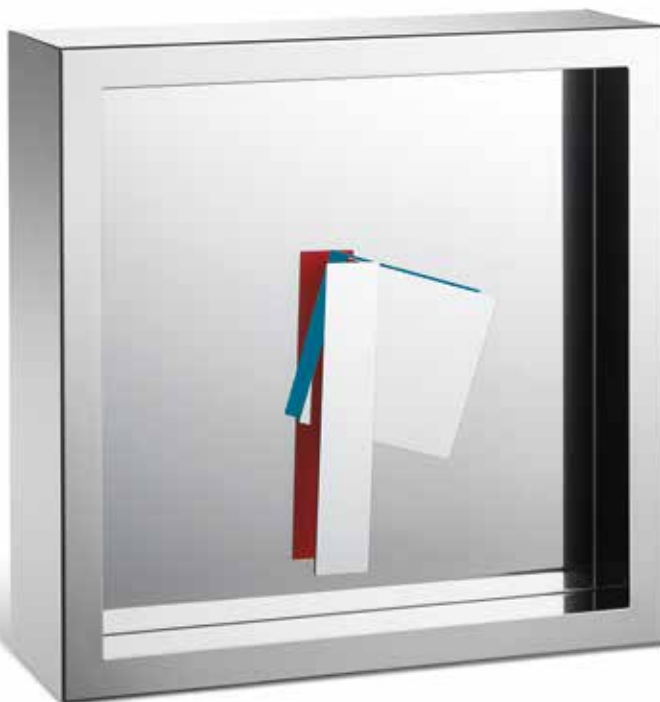

8:15 Uhr / o'clock

12:00 Uhr / o'clock