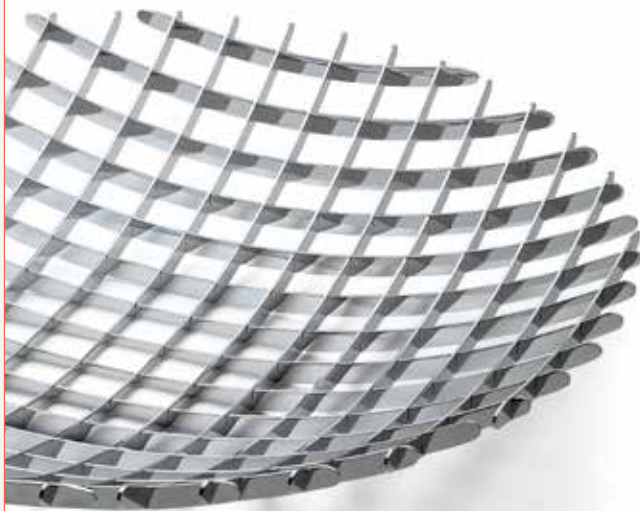

GRID

Fruchtschale

fruit tray

Design: Sam Leung

176001 (M) Ø 30 cm

VE 2 **159,00**

176002 (XL) Ø 50 cm

VE 2 **269,00**

Edelstahl, hochglanzpoliert
stainless steel, mirror-polished