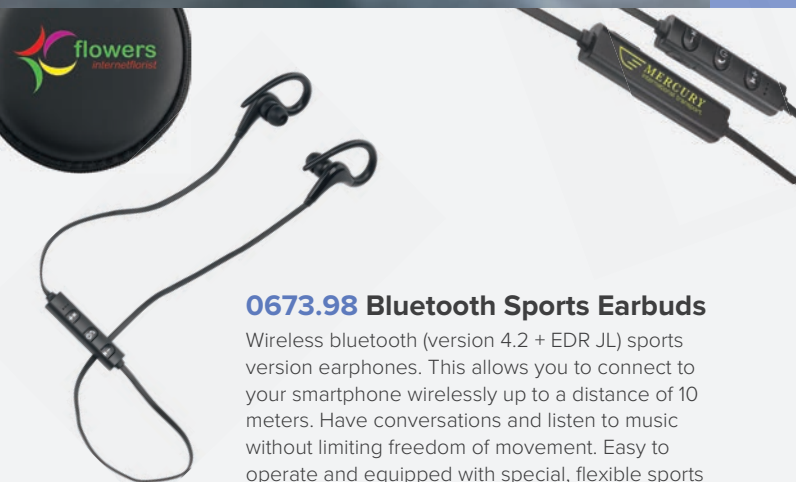

0598.94 Bullet True Wireless Earphones

Bluetooth earphones (version 4.1 - input 5V/60mA) with built-in microphone and glowing battery indicator. For listening to music and having telephone conversations wirelessly. Magnets hold the earphones in place at the ends of the aluminium case. This charges them directly. Range up to 10 meters. Playback time 3 hours. Includes silicon earbuds in various sizes, built-in battery (40mAh), USB/Audio cable with micro-USB connector and user manual. Meas. 9.7 x 1.9 x 1.9 cm. Each piece in a box. 36 g.

**GIVEAWAYS
& SPELLEN**
page 59

**TOOLS
& TORCHES**
page 64

0674 Bluetooth EarBuddies

More freedom of movement with this wireless bluetooth (version 4.2 JL) earphones with attractively shaped earbuds and volume control. Connects to your smartphone for listening to music or handsfree calls via the microphone. The battery allows for playback time up to 3 hours. Range up to 10 meters. Includes micro-USB charging cable, lithium battery and user manual. Per unit in a sturdy storage case with zipper. Meas. Ø 6.7 x 3.5 cm. Each piece in a box. 38 g.

.10

.98

0673.98 Bluetooth Sports Earbuds

Wireless bluetooth (version 4.2 + EDR JL) sports version earphones. This allows you to connect to your smartphone wirelessly up to a distance of 10 meters. Have conversations and listen to music without limiting freedom of movement. Easy to operate and equipped with special, flexible sports earbuds with silicon earplugs. Includes 60mAh battery with playback time of 3 hours, micro-USB charging cable and user manual. Per unit in a sturdy storage case with zipper. Meas. Ø 8.2 x 3.5 cm. 46