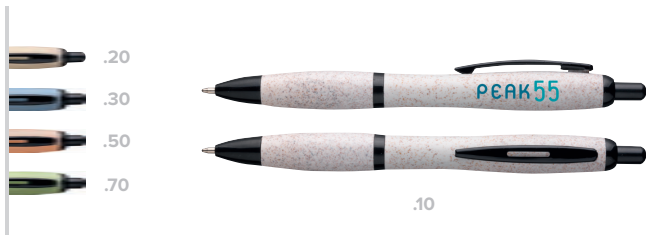

0810 Magic Erasable Pen

Ballpoint pen with erasable ink. You can use the top of the pen to easily make the written text invisible and write over it immediately. The clip of the pen is also the push button. The blue pen has blue ink and the black pen has black ink. Meas. 14.5 x 1.5 cm. 9 g.

.10 .32 .50 .73 .98

0811 Solid Graphic

Blue ink pen with transparent clip and push button. The solid holder has an eye-catching 3D graphic diamond pattern. Meas. 13.7 x 1.1 cm. 9 g.

PENS & PENCILS

The pen remains the most popular promotional gift. From inexpensive giveaways to elegant ballpoint pens as a personalised gift. Striking new writing talents include the Magic Erasable Pen and Wheat Straw pens; if you're going for sustainability.