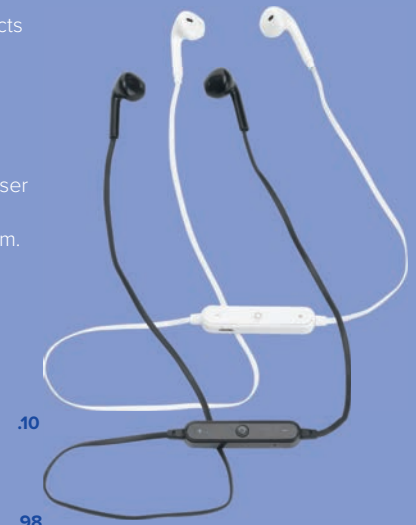

**GIVEAWAYS
& SPELLEN**
page 59

**TOOLS
& TORCHES**
page 64

0674 Bluetooth EarBuddies

More freedom of movement with this wireless bluetooth (version 4.2 JL) earphones with attractively shaped earbuds and volume control. Connects to your smartphone for listening to music or handsfree calls via the microphone. The battery allows for playback time up to 3 hours. Range up to 10 meters. Includes micro-USB charging cable, lithium battery and user manual. Per unit in a sturdy storage case with zipper. Meas. Ø 6.7 x 3.5 cm. Each piece in a box. 38 g.